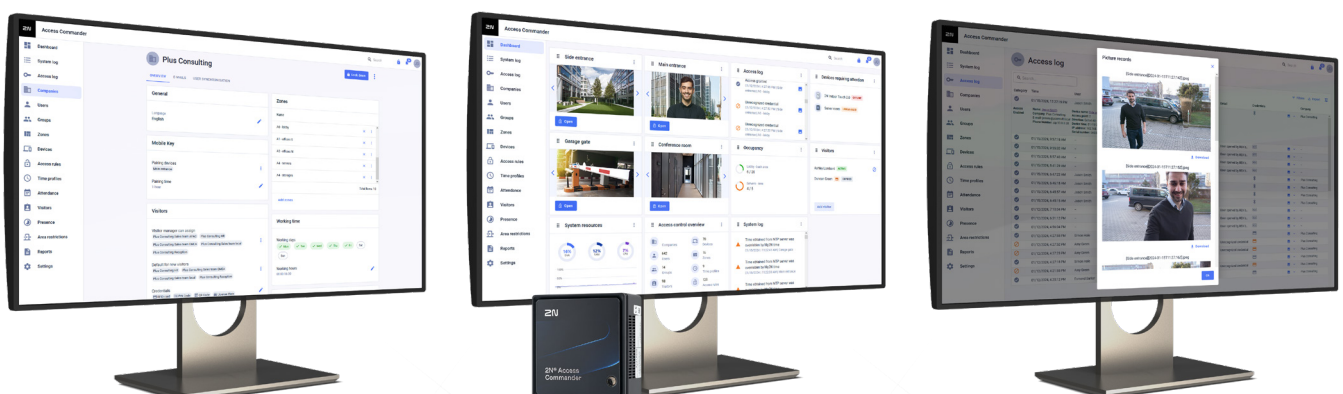

Example of HW requirements

Below are the minimum suggested requirements for an installation of up to 500 devices, (2N IP intercoms and access units) connected to the 2N® Access Commander and 7,000 users.

Operating system	any 64-bit system (Windows, Linux, macOS, Solaris)
CPU	2 GHz & 2 cores (64-bit)
RAM	2 GB
Internet connectivity	needed for the software upgrade (512 kbps at least)

2N® Access Commander Box

Introduction

The 2N® Access Commander Box is an access control software pre-installed on an ultra-compact, small and powerful computer.

HW parameters

CPU	2.24 GHz (Intel® Celeron® Processor J3160)
Hard drive	120 GB (2.5" SSD SATA III)
RAM	4 GB (DDR3 SODIMM memory)
Connectors	VGA and HDMI Gigabit LAN port
Connected devices	2 000
Users	100 000
Users per group	1 500

Mechanical properties

Dimensions	56.1 x 107.6 x 114.4 mm (0.69 L)
Operating temperature	0°C to +35°C
Storage temperature	-20°C to +60°C
Mounting	VESA mounting bracket

Supported browsers

Optimized for	Google Chrome browser (version 60 and higher)
Other supported browsers	Mozilla Firefox (version 55 or higher), Microsoft Edge (version 40 and higher) As other browsers have not been fully tested, their full functionality cannot be guaranteed.